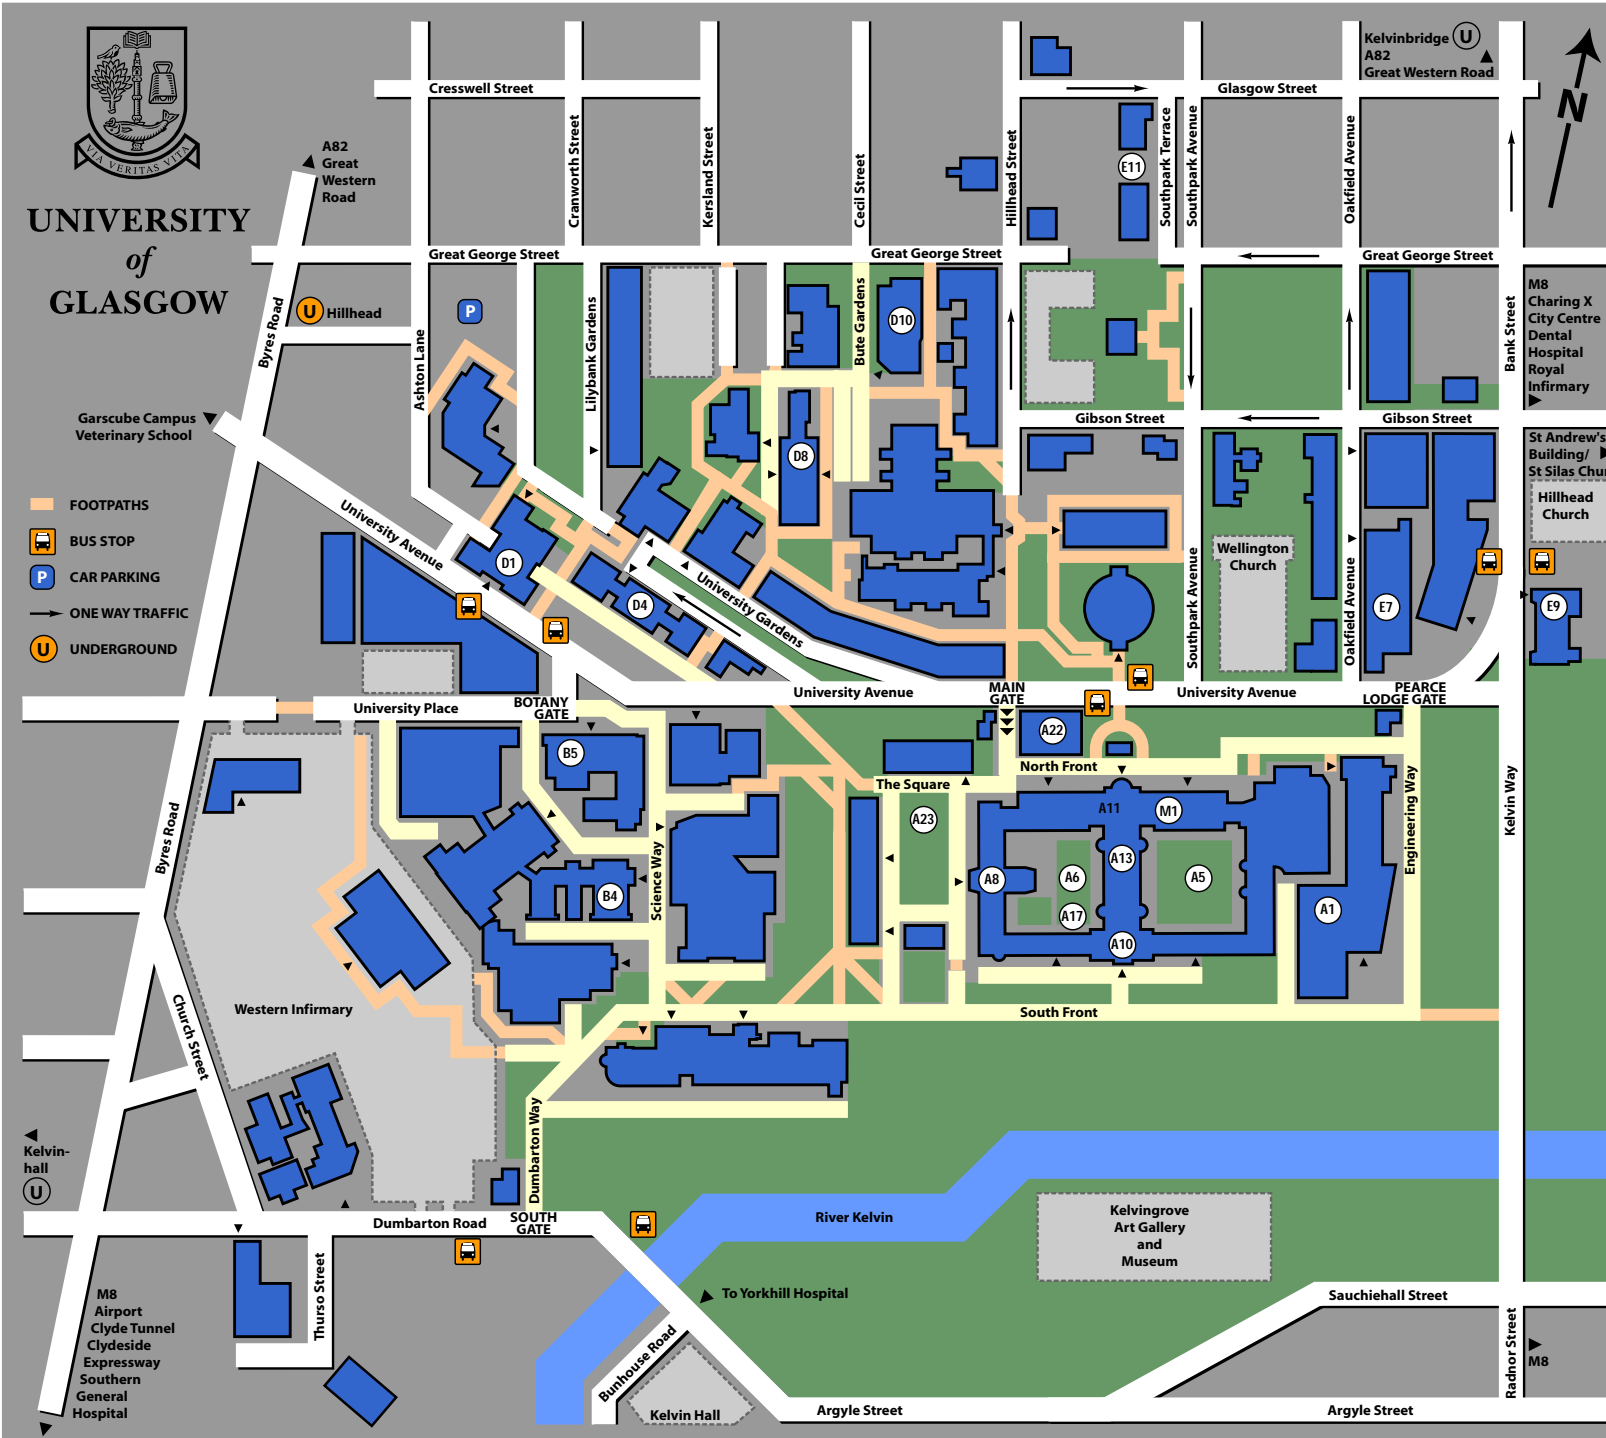

UNIVERSITY
of
GLASGOW

Garscube Campus
Veterinary School

-  FOOTPATHS
-  BUS STOP
-  CAR PARKING
-  ONE WAY TRAFFIC
-  UNDERGROUND

KEY TO EXAM LOCATIONS

Adam Smith Building	D8
Boyd Orr Building	D1
Bute Hall	A13
East Quadrangle	A5
Fore Hall	A8
Gilmorehill Centre	E9
Hetherington Building	D10
Hunter Halls	M1
James Watt Building	A1
John McIntyre Building	A22
Joseph Black Building	B4
Mathematics Building	D4
OTC Drill Hall	B5
Randolph Hall	A10
Rankine Building	E7
Turnbull Hall	E11
The Square	A23
West Quadrangle	A6

Main Building A10

Boyd Orr D1

The Library D11